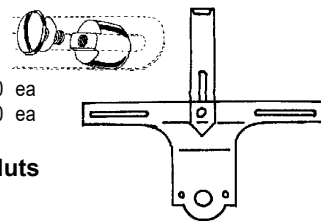

Rear License Plate Brackets

40-13406-B	black	15.00 ea
40-13406-C	stainless	25.00 ea

Plate Mounting Custom Bolts & Nuts

A-13406-MS	Chrome	5.00 pr
------------	--------	---------

1933-36 Passenger (33-48 Sedan Delivery) Taillight Parts