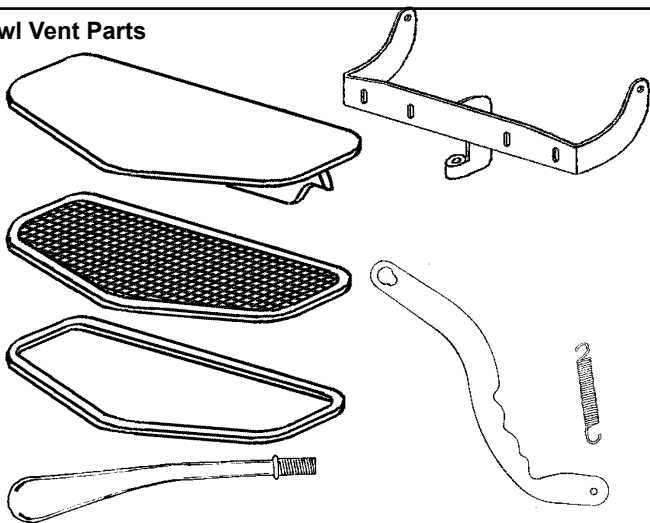

Custom Dash Knobs,

"Deco" or "Retro" Style

Mount	"Deco" polished aluminum
3/16" bore (set screw)	CH50-I5300-D 10.00 ea
1/4" bore (set screw)	CH50-I5310-D 10.00 ea
10-24 stud	CH50-I5320-D 10.00 ea
10-32 stud	CH50-I5330-D 10.00 ea

Custom Emblems

Chrome Plated

"Hotrod"
H-16606-H 7.50 ea

"Streetrod"
H-16606-S 7.50 ea

* Parts with price listed as "not.avbl" are not known to be available at this time, but are listed for reference.

1933-34 Passenger Cowl & Dash Parts

Cowl Vent Parts

40-35337	Cowl Vent Handle, stainless	27.50 ea
40-700616	Cowl Vent Gasket, rubber	15.00 ea
40-700590	Cowl Vent Screen	50.00 ea
40-700600-B	Cowl Vent Lid, steel	100.00 ea
40-35260	Cowl Vent Hinge	50.00 ea
40-35269	Ratchet	10.00 ea
40-35276	Spring	5.00 ea